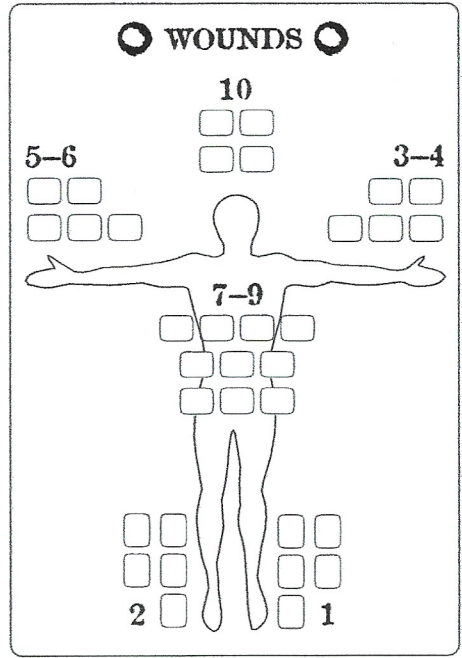

GODLIKE

SUPERHERO ROLEPLAYING IN A WORLD ON FIRE, 1936-1946

Name/Alias: Intruder - Jay Le Beau
 Sex: M Nation/Ethnicity: American Ht.: 5'11" Wt.: 170lb
 Age: 35 Date of Birth: 1906 Date of Manifestation: _____
 Education: college Profession: Tailed cat, engineer
 Motivations: revenge, outrage, hatred

Brains ----> [2] Body ----> [1]
 Command ----> [5] Coordination ----> [2]
 Cool ----> [6] Sense ----> [1]
 Base Will ----> [11] ----> [] [] [] [] [] 05 [] [] [] [] [] 10
 [] [] [] [] 15 [] [] [] [] [] 20 [] [] [] [] [] 25 [] [] [] [] [] 30
 [] [] [] [] 35 [] [] [] [] [] 40 [] [] [] [] [] 45 [] [] [] [] [] 50